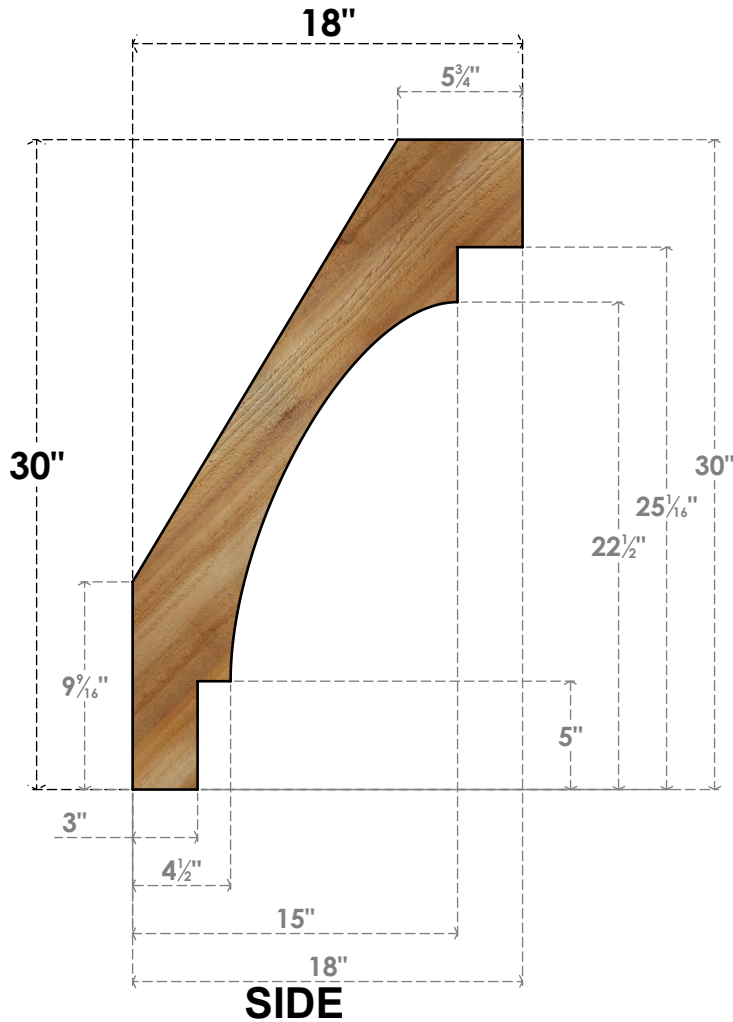

BRC06X18X30MRC00RWR

6"W X 18"D X 30"H MERCED ROUGH SAWN BRACE, WESTERN RED CEDAR

EKENA MILLWORK
 2300 WEST MAIN ST.
 CLARKSVILLE, TX 75426
 TOLL FREE: 866-607-0453
 WWW.EKENAMILLWORK.COM

NOTES

1. INSTALLATION TO BE COMPLETED IN ACCORDANCE WITH MANUFACTURER'S SPECIFICATIONS.
2. DRAWING MAY NOT BE TO SCALE
3. THIS DRAWING IS INTENDED FOR DESIGN AND PLANNING PURPOSES ONLY.
4. ALL INFORMATION CONTAINED HEREIN WAS CURRENT AT THE TIME OF DEVELOPMENT BUT MUST BE REVIEWED AND APPROVED BY THE PRODUCT MANUFACTURER TO BE CONSIDERED ACCURATE.
5. PRODUCTS ARE NOT KILN DRIED. THIS ITEM IS UNIQUE AND WILL CONTAIN THE NATURAL VARIATIONS THAT THE WOOD SPECIES OFFERS. THIS MAY RESULT IN VARIATIONS UP TO 1/4"